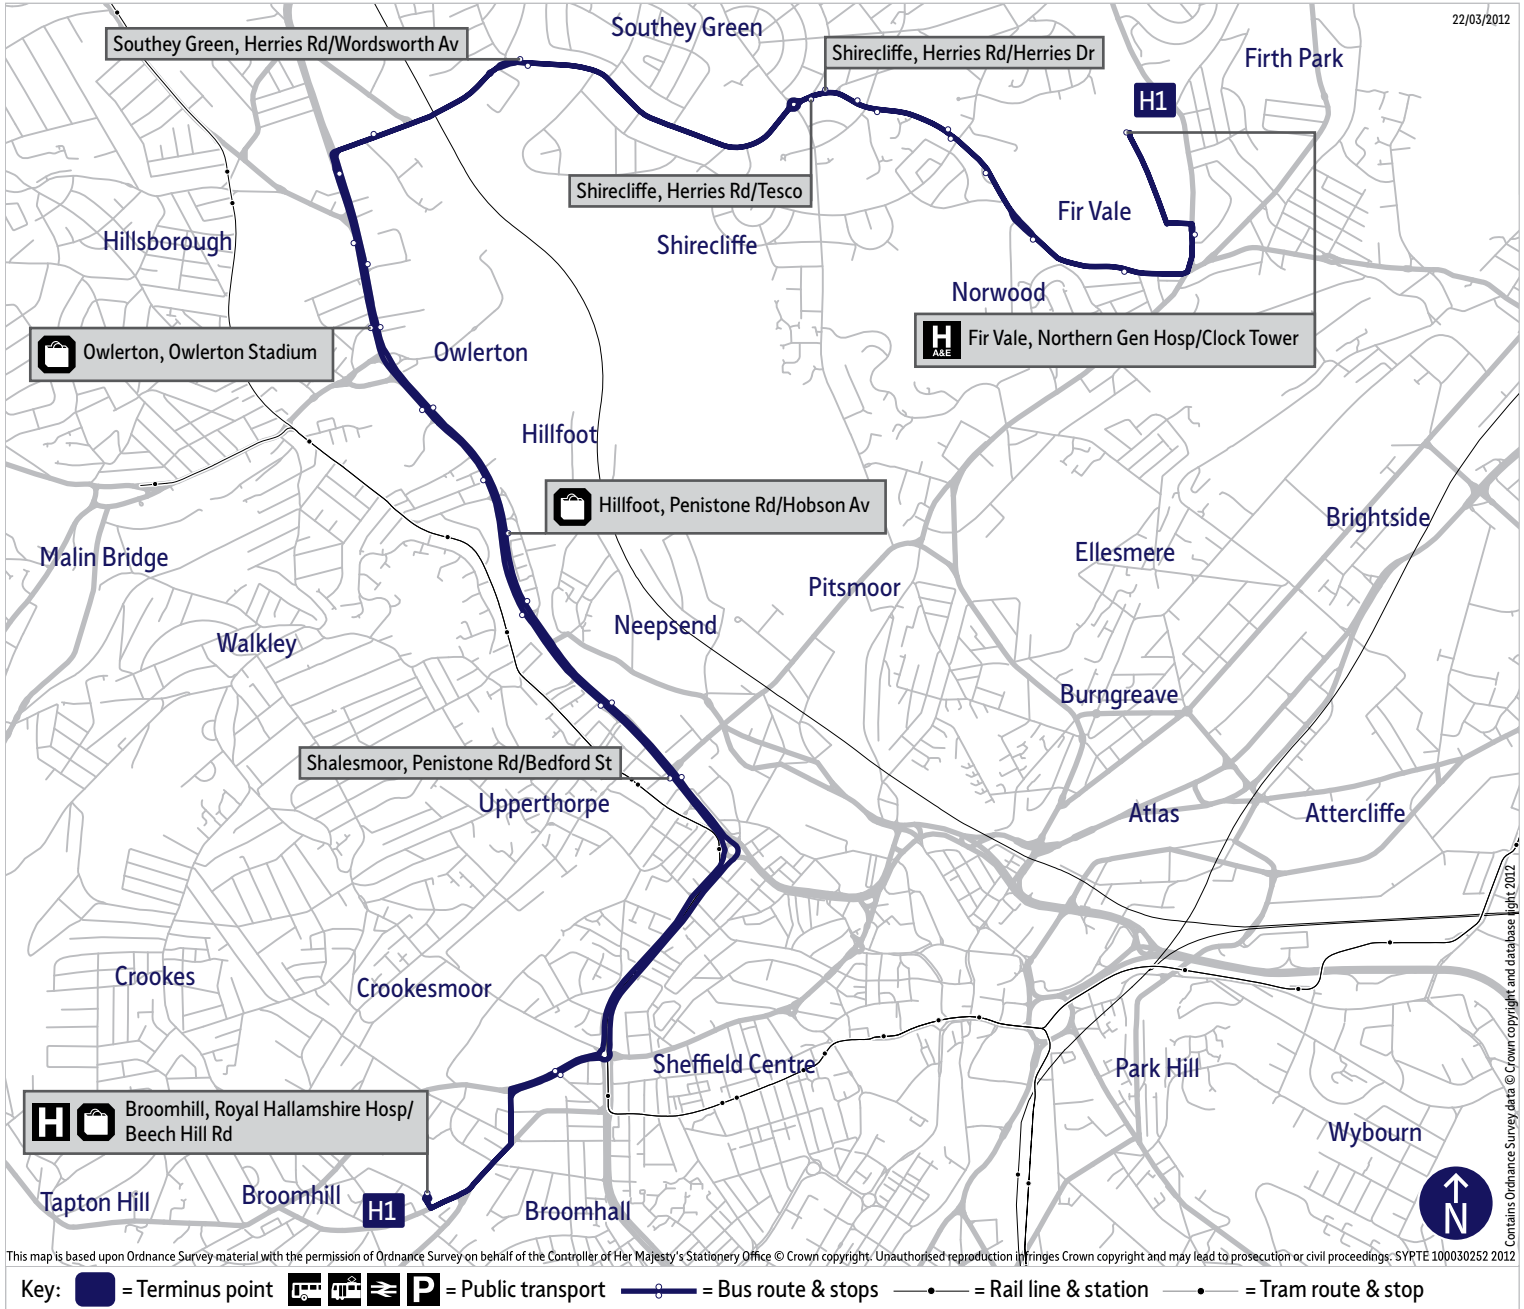

Bus route map for service H1

22/03/2012

This map is based upon Ordnance Survey material with the permission of Ordnance Survey on behalf of the Controller of Her Majesty's Stationery Office © Crown copyright. Unauthorised reproduction infringes Crown copyright and may lead to prosecution or civil proceedings. SYPTE 100030252 2012

Key: = Terminus point = Public transport = Bus route & stops = Rail line & station = Tram route & stop

Contains Ordnance Survey data © Crown copyright and database right 2012